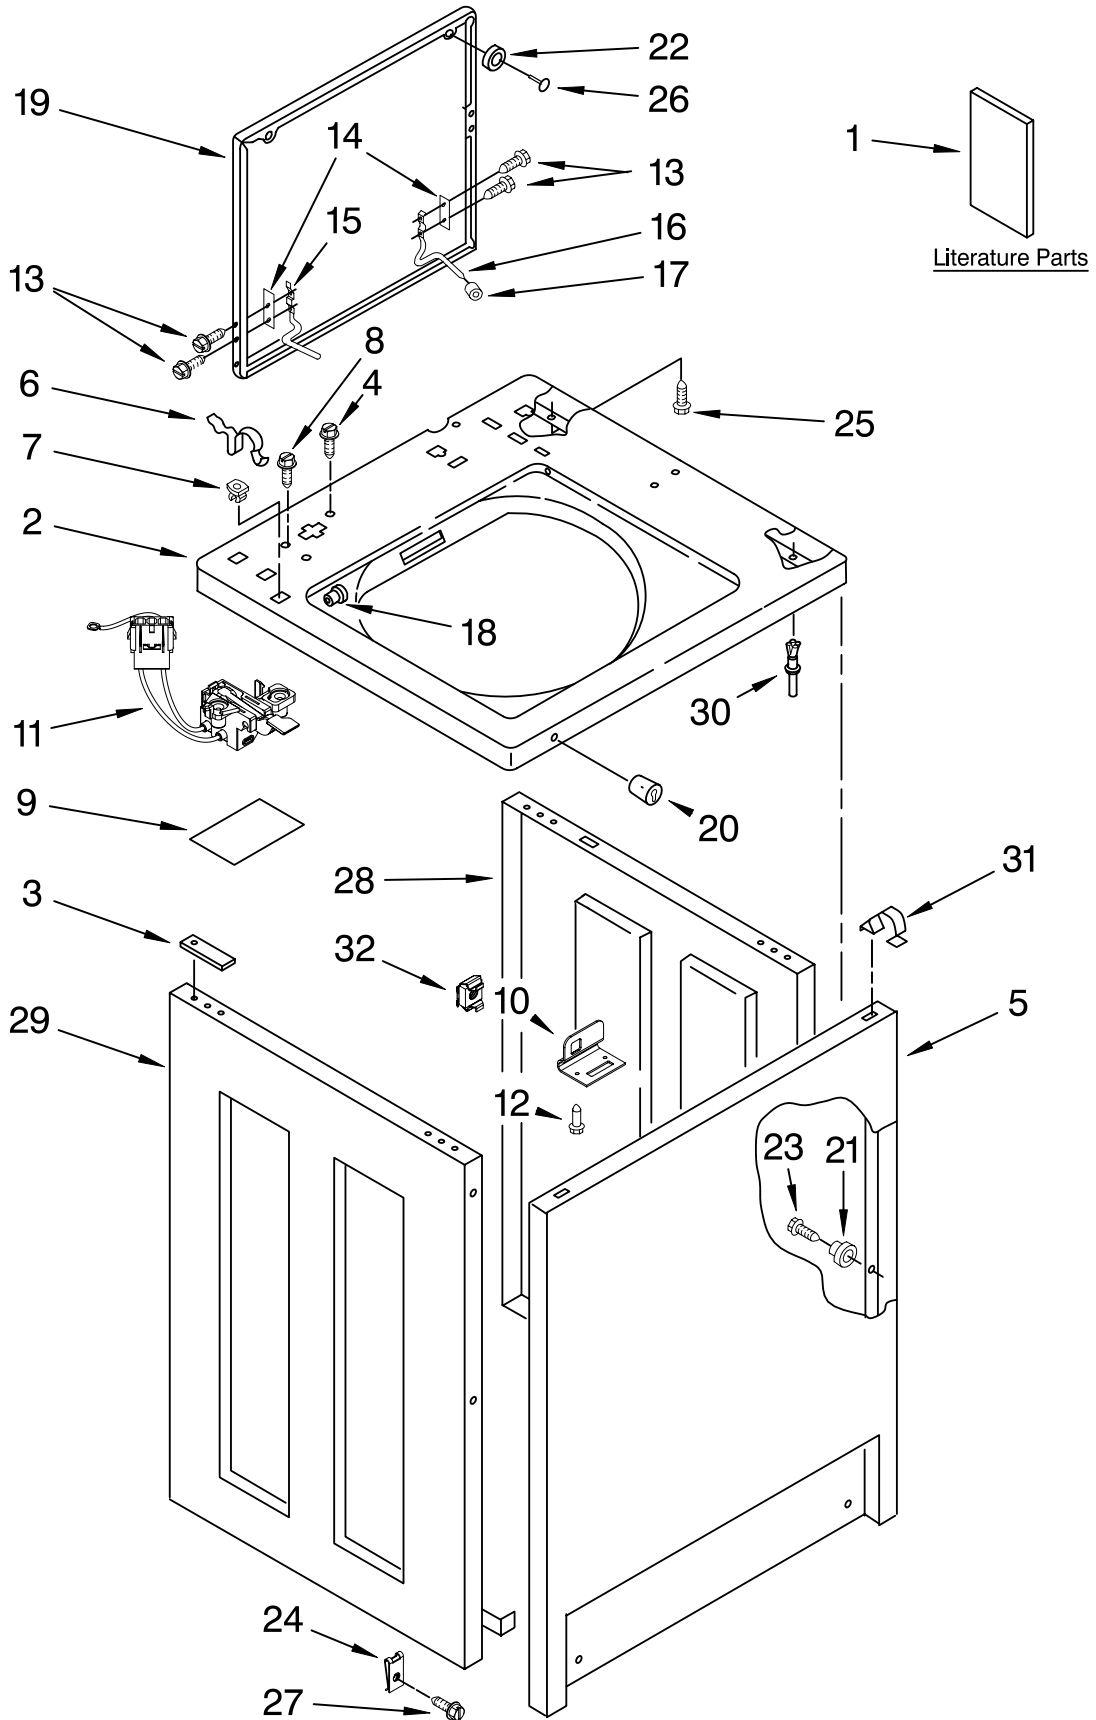

TOP AND CABINET PARTS

For Model: CAM2752TQ0
(White)

FOR ORDERING INFORMATION REFER TO PARTS PRICE LIST

TOP AND CABINET PARTS

For Model: CAM2752TQ0
(White)

Illus. No.	Part No.	DESCRIPTION
1		Literature Parts
	8316532	Instructions, Coin Kit
	W10112082	Wiring Diagram
	W10114741	Energy Guide
	W10114744	Repair Parts List
2	8524688	Top
3	3353950	Spacer, Cabinet To Top (4)
4	3351614	Screw, Ground
5	3358500	Panel, Front
6	62780	Clip, Top & Cabinet & Rear Panel (2)
7	358473	Nut, Push-In (2)
8	3400611	Screw, Lid Switch
9	3953152	Shield, Pressure Switch
10	3353948	Bracket, Lock
11	8054980	Switch, Lid
12	63554	Rivet (2)
13	355274	Screw, Lid Hinge Mounting (4)
14	21097	Pad, Lid Hinge (2)
15	8524784	Hinge, Lid (L.H.)
16	54583	Hinge, Lid (R.H.)
17	19119	Bumper, Lid Hinge
18	21258	Bearing, Lid Hinge (2)
19	8316257	Lid
20	387371	Plug Lock
21	3353812	Locator (4)
22	356908	Bumper, Lid
23	718258	Screw (4)
24	W10004930	Clip, U-Bend (2)
25	3353993	Screw (2)
26	356907	Rivet, Plastic
27	3393258	Screw, Panel Mtg. (2)
28	3976380	Side Panel (RH)
29	3976382	Side Panel (LH)
30	3353949	Pin, Locator (2)
31	18776	Lock (2)
32	90406	Cage Nut

FOR ORDERING INFORMATION REFER TO PARTS PRICE LIST